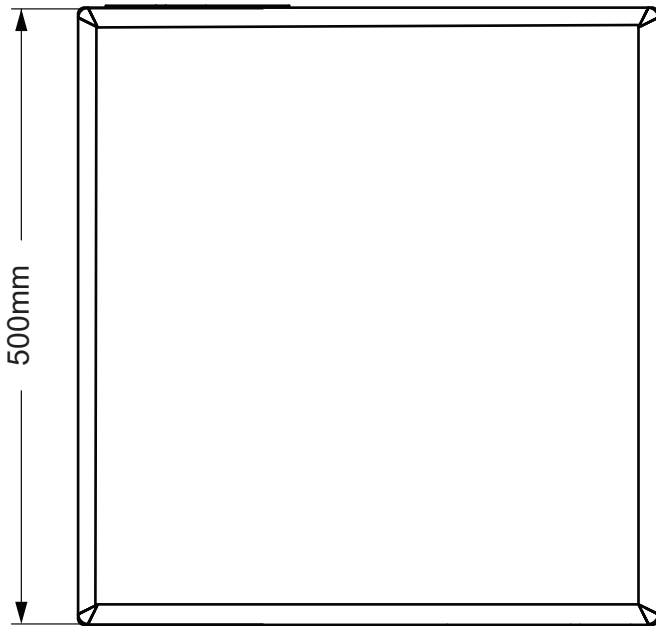

Product Dimensions: MXS10i

TOP

FRONT

SIDE